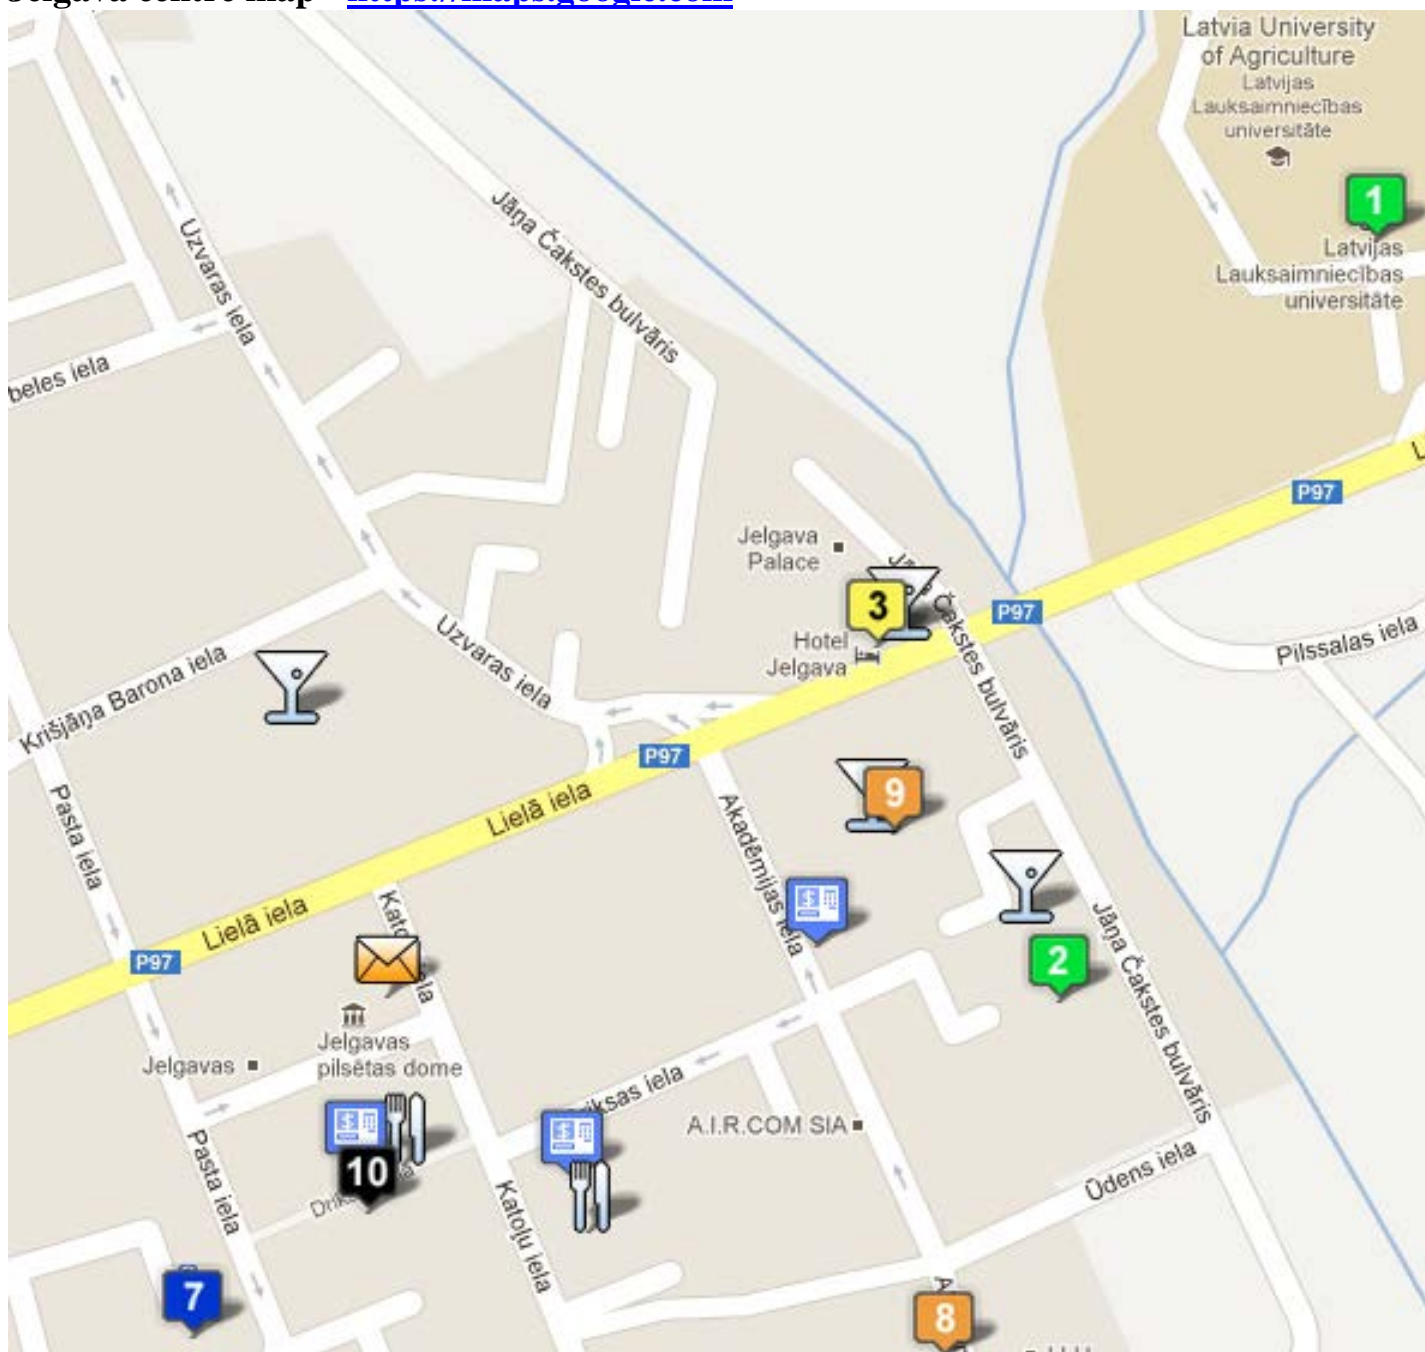

Jelgava centre map - <https://maps.google.com>

- 2** Faculty of Engineering
The REEP2013 conference will be held in this building, 5 J.Cakstes boulv
- 1** Main building of Latvia University of Agriculture
2 Liela street, www.llu.lv
- 3** Hotel "JELGAVA"
6 Liela street
www.hoteljelgava.lv
- 7** Bus Station – Jelgava
26 Pasta Str.
- 8** Jelgava History and Art Museum
Academia Petrina
10 Akadēmijas street
www.jvmm.lv
- 9** The Holy Trinity Church
Tower of Jelgava
1 Akadamijas street,
tornis.jelgava.lv
- 10** Bistro "Silva"
9 Driksas street,
www.bistrosilva.lv